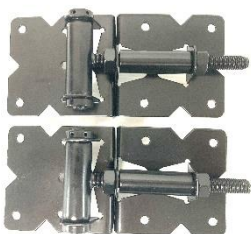

Gate Hinge Pair

Gate Latch