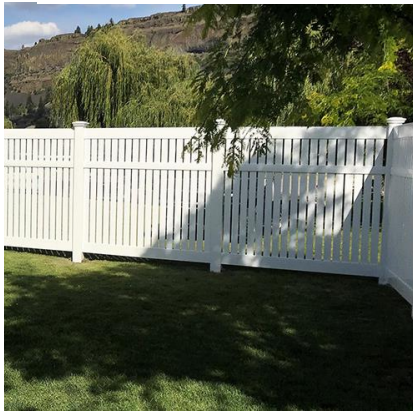

Hamptons Picket – Panel	$165.00
Hamptons Picket – Post	$45.00
Hamptons Picket – End Post	$45.00
Hamptons Picket – Corner Post	$45.00
Hamptons Picket – Single Gate – 1.83m (H) x 1.0m (W)	$225.00
Hamptons Picket – Single Gate – 1.83m (H) x 1.2m (W)	$270.00
Single Gate Hardware	$90.00
Aluminium Insert	$65.00

Hamptons Picket Fence Price per lineal meter $86.00

Hamptons Picket Fence