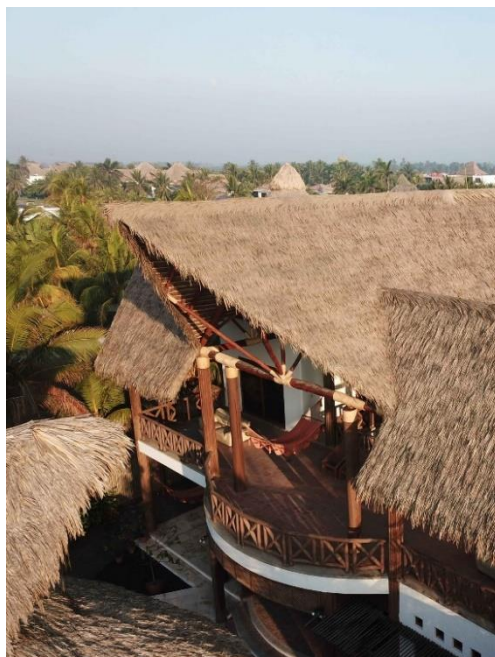

Bali Hut Kits

Synthetic thatch and shingle huts are a great alternative to the natural products, offering increased longevity whilst maintaining an authentic look. Our thatch & shingle gazebo kits are both designed and manufactured in Australia to stringent standards, guaranteeing you peace of mind and quality.

Our Thatch & Shingle Gazebo Kits are:

- 100% waterproof – Viro (M), Da Vinci, Viva
- 94% waterproof – Viro
- Naturally insulated offering maximum UV protection.
- Up to 10 degrees cooler than a metal roof in summer - well suited to Australian summer!
- Free of condensation – ideal for alfresco areas, spas, outdoor wet rooms and more.

Your Gazebo Kit will include:

- Long Lasting Synthetic Thatch/Shingles
- Australian Treated Pine Pre-Cut Timbers
- All Galvanised Fixings to Australian Standards
- 150 mm Diameter Treated Pine Posts
- 4 L Timber Glow Timber Stain
- Terracotta Bell Crown (for Square Huts)
- Terracotta Capping Tiles (for Rectangular Huts)
- Comprehensive Installation Instructions

Multi-Level Viro Thatch Hut

Viva Palm Hut

Da Vinci Hut